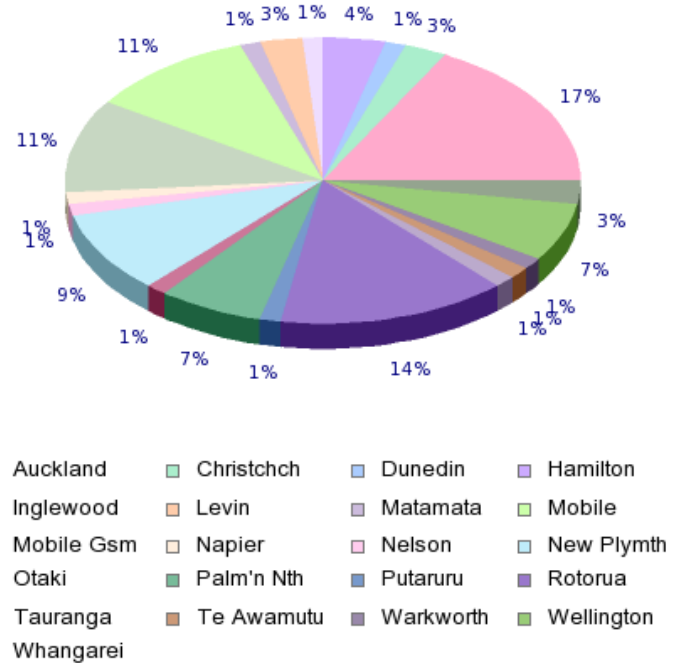

Account Number
CUST001

Invoice Number
INV0001

Invoice Date
31 Mar 2011

Statistics for 0800 825 537 33

Minute Totals

Type	hours:mins:sec
Mobile	22:32
Mobile to Mobile	0:00
Local	41:37
Regional	1:19:31
National	9:27
Freecall	0:00
Total Time	2:33:07

Top 10 Incoming

Origin	Calls	hours:mins:sec
067587XXX	6	33:30
073485XXX	6	11:31
0278406XXX	4	3:17
092777XXX	2	3:03
063546XXX	2	2:05
049701XXX	2	2:14
0212371XXX	2	5:46
021343XXX	2	2:00
096262XXX	2	2:48
073322XXX	2	3:25

Call distribution