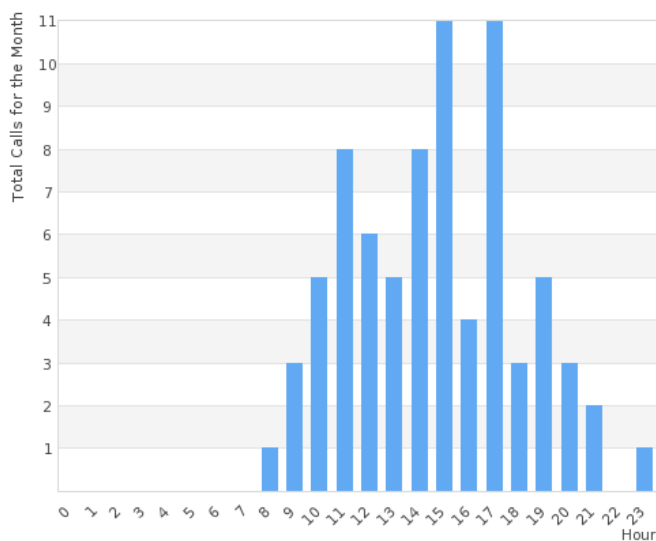

### Minute Totals

Type	hours:mins:sec
Mobile	22:32
Mobile to Mobile	0:00
Local	41:37
Regional	1:19:31
National	9:27
Freecall	0:00
<b>Total Time</b>	<b>2:33:07</b>

### Top 10 Incoming

Origin	Calls	hours:mins:sec
067587XXX	6	33:30
073485XXX	6	11:31
0278406XXX	4	3:17
092777XXX	2	3:03
063546XXX	2	2:05
049701XXX	2	2:14
0212371XXX	2	5:46
021343XXX	2	2:00
096262XXX	2	2:48
073322XXX	2	3:25

Call distribution

### Call Frequency

Time of Day

During the month